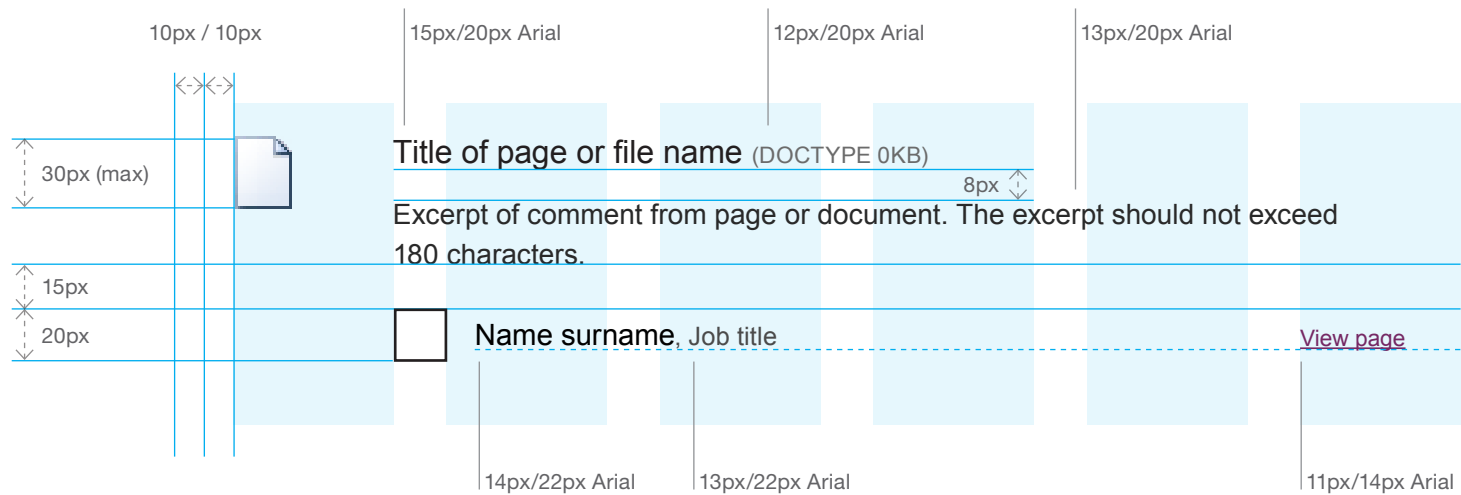

Dark pink
Web: #A31A7E
R:163 G:26 B:126

Typography hierarchy. Different sizes...

Header 30px/34px

Primary subheader 18px/24px

Secondary subheader 18px/24px

Copy 13px/20px

Navigation

Global navigation. Left column, tiered...

Horizontal rules. Hierarchy achieved in weight.

Primary

Height: 5px

Type: Solid

Web: #000

R:0 G:0 B:0

Secondary

Height: 2px

Quaternary

Height: 1px

Type: Solid

Web: #D9D9D9

R:217 G:217 B:217

Lists. Paragraph styles..

Forms. Inputs and labels..

Tags. Tags and tags.

Images

Size and proportion. One page...

Patterns

Sidebar. Huge drop-down...

News article. The superstar of activity streams.

User comment. Focus on the author, then the page and discussion excerpt.

Search results. Include an icon for content type, shift titles to the top and keep links dark.