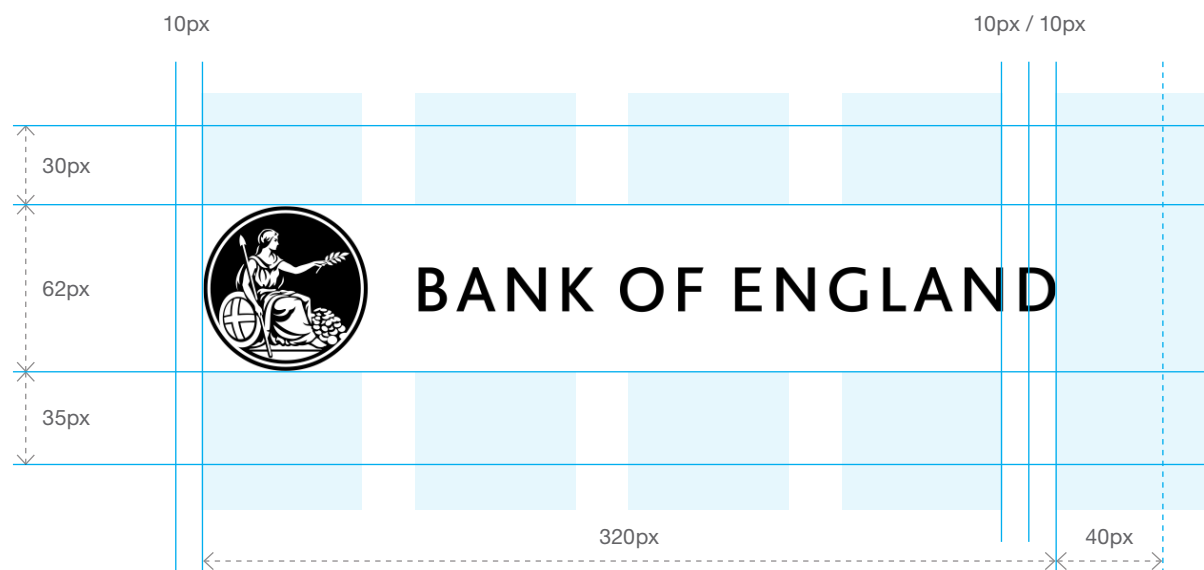

Search

Home

Identity

Visual identity. Black and white, on white, always.
Align to the first column of the grid and allow for ample padding on all sides.

Typography

A typeface in two weights. Arial is readily available for use on the web. Use Bold sparingly, for section headers and important hyperlinks.

Dark pink
Web: #A31A7E
R:163 G:26 B:126

Typography hierarchy. Different sizes...

Header 30px/34px

Primary subheader 18px/24px

Secondary subheader 18px/24px

Copy 13px/20px

Navigation

Global navigation. Left column, tiered...