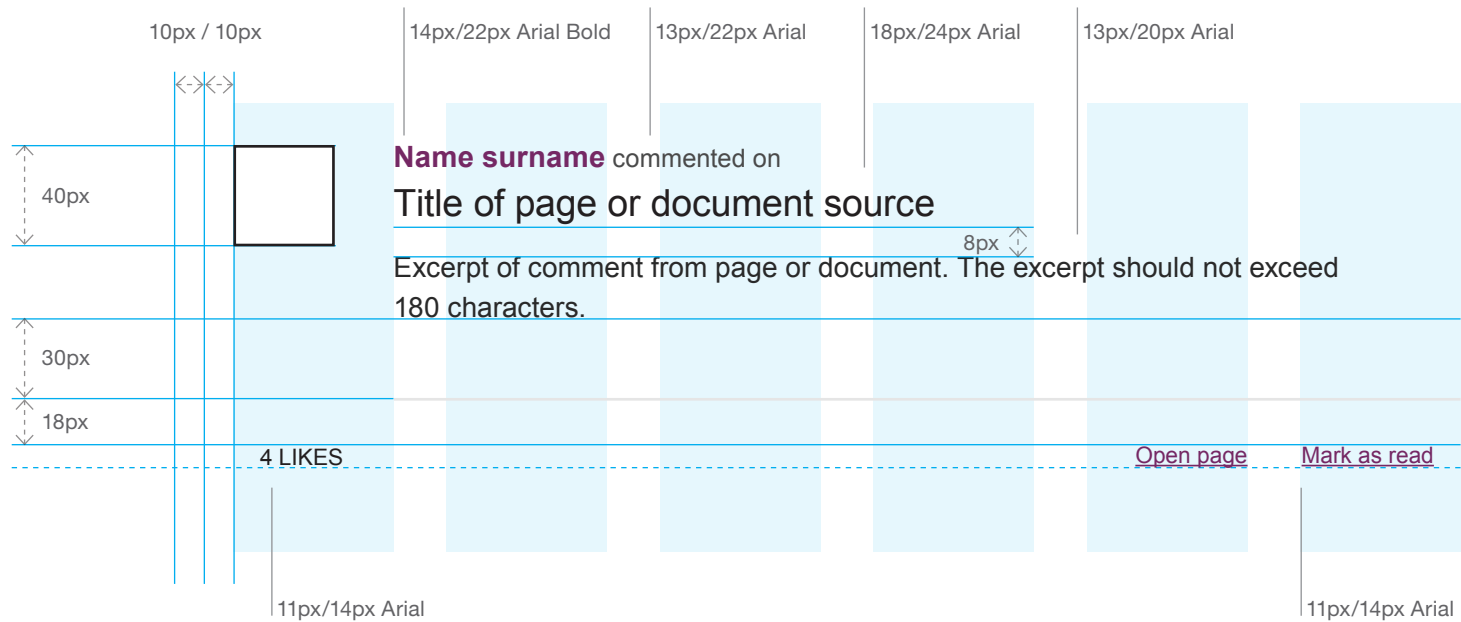

Dark pink
Web: #A31A7E
R:163 G:26 B:126

Typography hierarchy. Different sizes...

Header 30px/34px

Primary subheader 18px/24px

Secondary subheader 18px/24px

Copy 13px/20px

Navigation

Global navigation. Left column, tiered...

Horizontal rules. Hierarchy achieved in weight.

Primary

Height: 5px

Type: Solid

Web: #000

R:0 G:0 B:0

Secondary

Height: 2px

Quaternary

Height: 1px

Type: Solid

Web: #D9D9D9

R:217 G:217 B:217

Lists. Paragraph styles..

Forms. Inputs and labels..

Tags. Tags and tags.

Images

Size and proportion. One page...

Patterns

Sidebar. Huge drop-down...

News article. The superstar of activity streams.

User comment. Focus on the author, then the page and discussion excerpt.

Search results. Include an icon for content type, shift titles to the top and keep links dark.