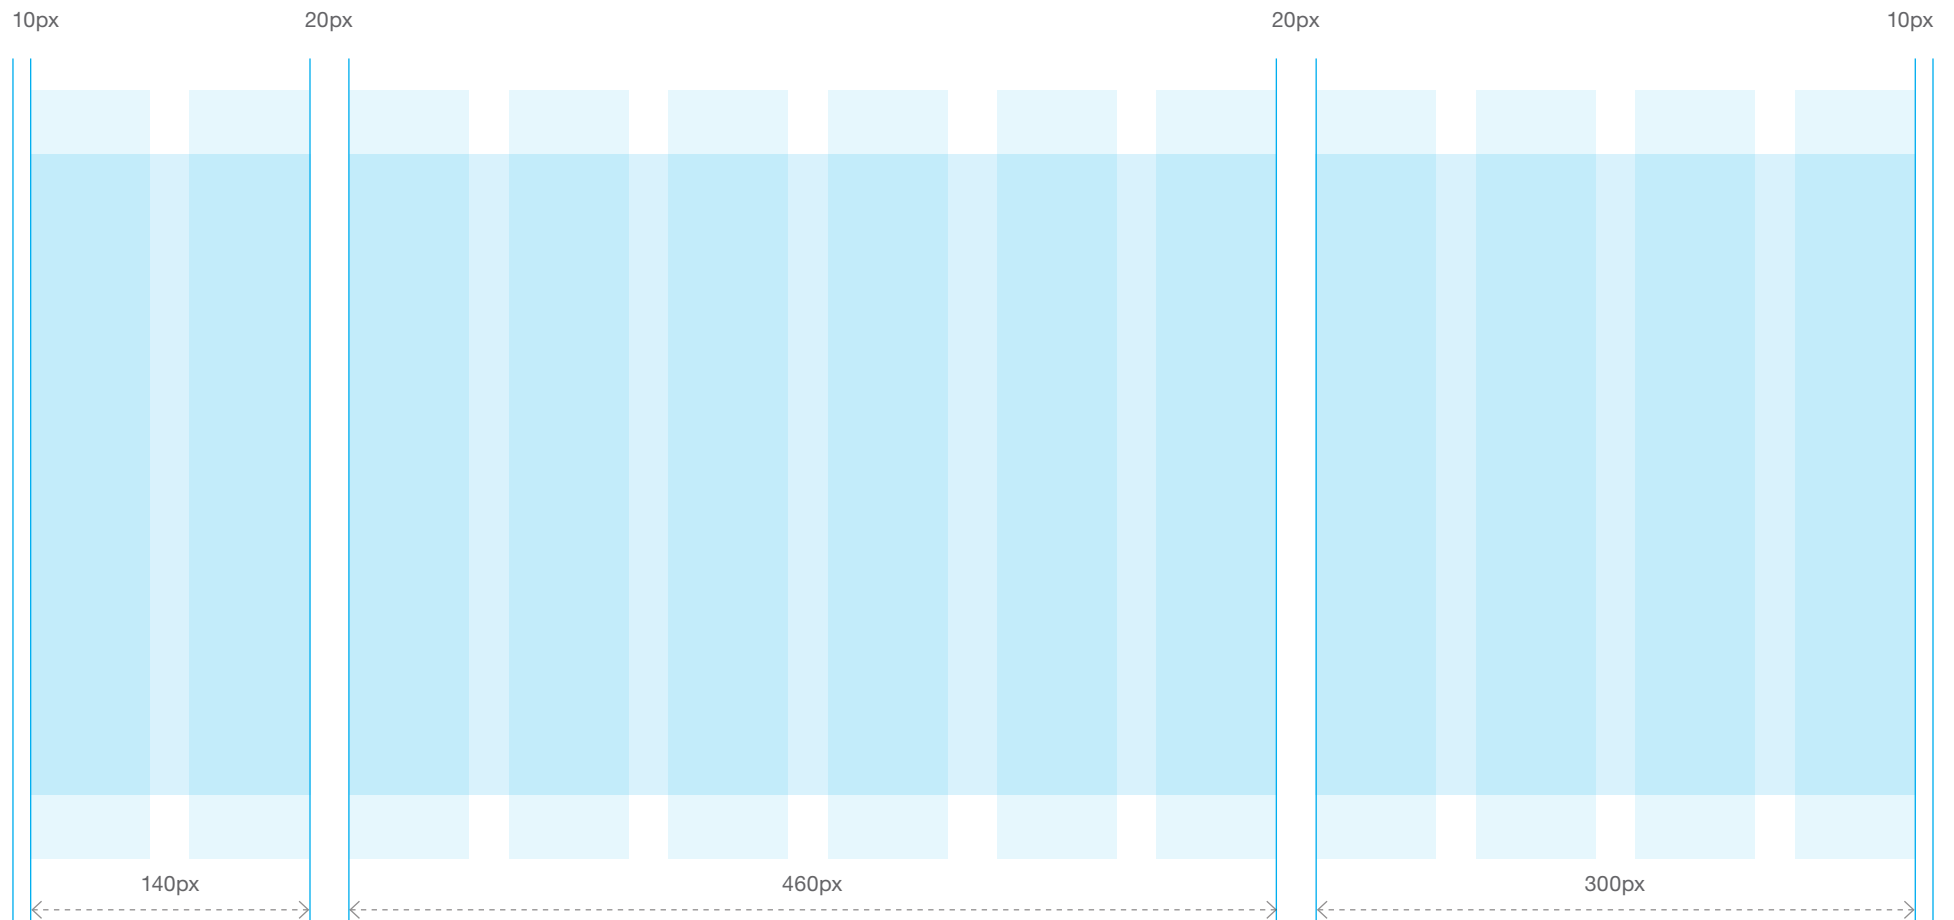

Accessibility

Contrast
Size
Content

Foundation

A modular grid of twelve units, each 60 pixels in width with 10 pixels of equal margin. Total sum of 960 pixels (940 pixels of available content).

10px 10px / 10px

Three columns to follow the masthead. Left to right: navigation, primary content, complimentary content and sidebar.

Columns form the foundation of sections. Any number of layouts are possible through division and transversion of column units.

Dark pink
Web: #A31A7E
R:163 G:26 B:126

Typography hierarchy. Different sizes...

Header 30px/34px

Primary subheader 18px/24px

Secondary subheader 18px/24px

Copy 13px/20px

Navigation

Global navigation. Left column, tiered...

Horizontal rules. Hierarchy achieved in weight.

Primary

Height: 5px

Type: Solid

Web: #000

R:0 G:0 B:0

Secondary

Height: 2px